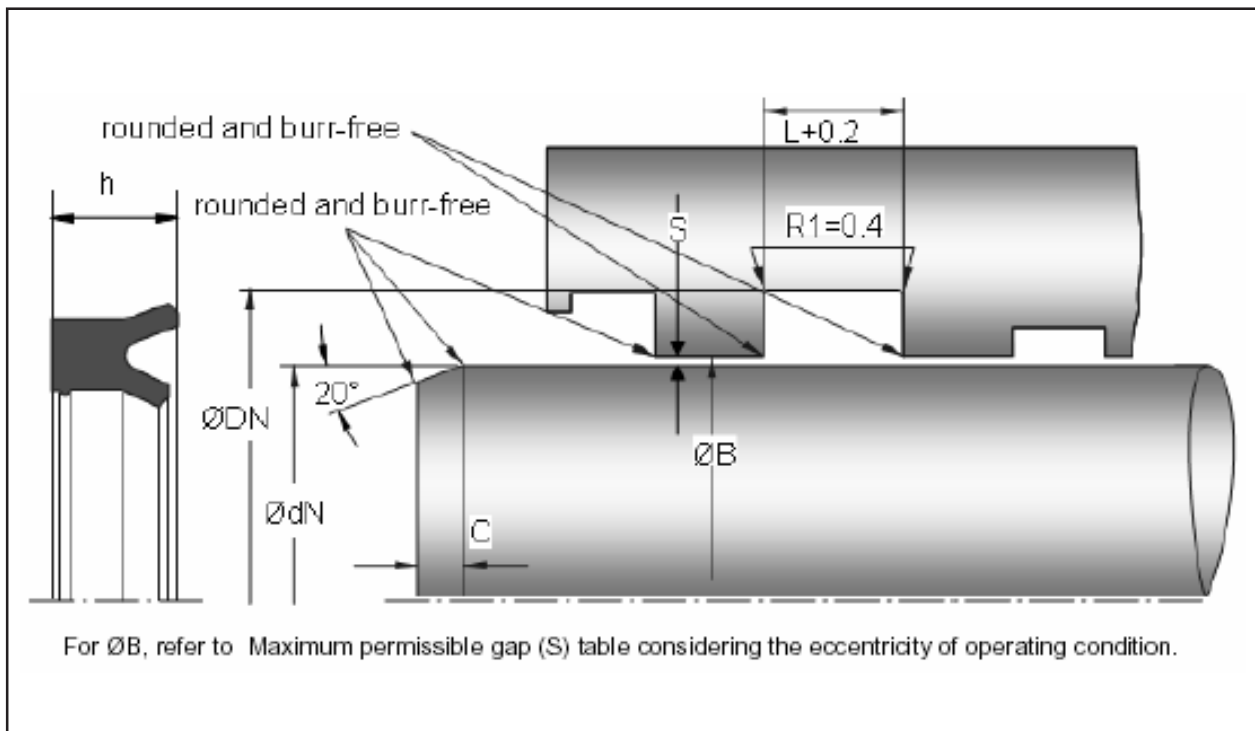

PU: ROD SEAL FOR HYDRAULIC APPLICATION

Features :

Rod Seal profile is a single acting U cup type seal commonly in use.

Material :

Polyurethane

Properties :

High resistance to abrasion, Easy installation, Additional rib, prevents ingress of dirt to a large degree.

Application :

Mobile Hydraulics, Injection molding machines, Machine tools, Agricultural equipment, Standard cylinders.

General Technical Data :

Working Pressure: Up to 320 Bar

Temperature range: -30 to 110°C

Surface Speed: 0.5 m/s.

Maximum working pressure can be extended up to 400 bar with the use of a back up ring.

Surface finish :

Roughness depth R max R a

Sliding surface = $\leq 2,5 \mu\text{m}$ 0,05-0,3 μm

Bottom of groove = $\leq 6,3 \mu\text{m}$ = $\leq 1,6 \mu\text{m}$

Sides of groove = $\leq 15 \mu\text{m}$ = $\leq 3 \mu\text{m}$

Extrusion Gap dimension :

The gap dimension on the non-pressurised side of the seal is decisive for sealing function. Figures show the maximum permissible gap all on one side using the maximum clearance $\emptyset$ and min rod $\emptyset$.

Maximum permissible gap (S)

160 bar 260 bar 320 bar 400 bar

0.5 0.4 0.35 0.3

Minimum chamfer C:

DN - dN Up to 8 8.1 to 10 10.1 to 15 15.1 to 20 20.1 to 25 25.1 and above

C 4.0 4.5 6.0 7.5 8.0 10.0

Gurudev Says : When this poison that is hatred is removed from the body, this very body becomes Divine.
That is when the Divine fully shines in your body.

Sri Sri Ravishankar