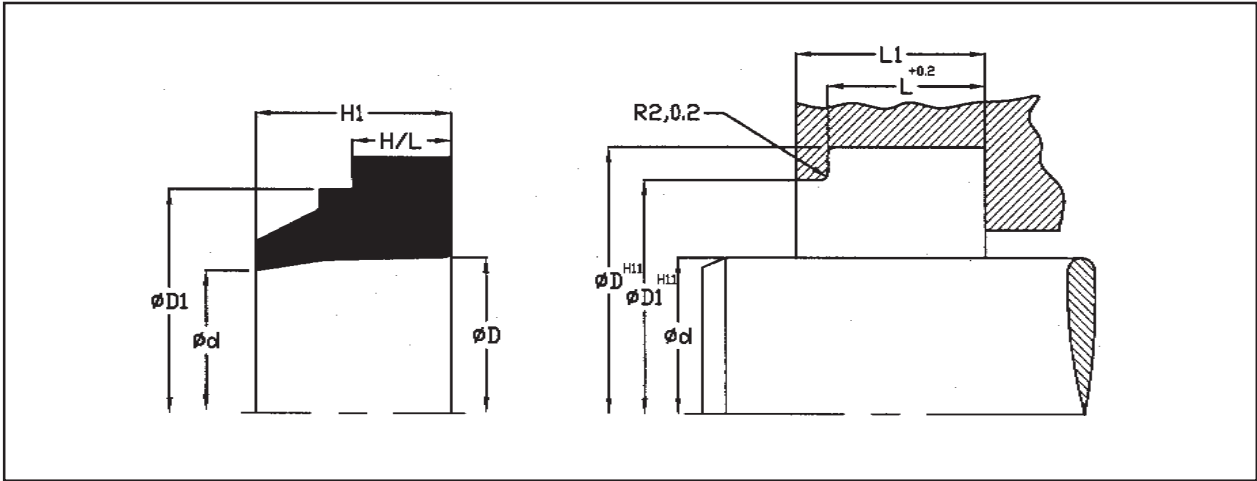

Sri Sri Ravishankar

**NITRILE WIPER SEAL**

**MATERIAL** : NITRILE RUBBER 88 SHORE A WITHOUT METAL CASING  
**PROPERTIES** : SINGLE ACTING WIPER SEAL TO PROTECT FROM DIRT.  
**OPERATING LIMITS** : LINEAR VELOCITY: 2 m/s HYDRAULIC OILS HL/HLP : -30 °C TO +100 °C  
 HFA, HFB FLUIDS : +5 °C TO +60 °C HFC FLUIDS : -30 °C TO + 60 °C  
 WATER : +5 °C TO +90 °C HETG (RAPESEED OIL) : -30 °C TO +80 °C  
 HEPG(GLYCOL) : -30 °C TO +60 °C MINERAL GREASES : -30 °C TO +100 °C