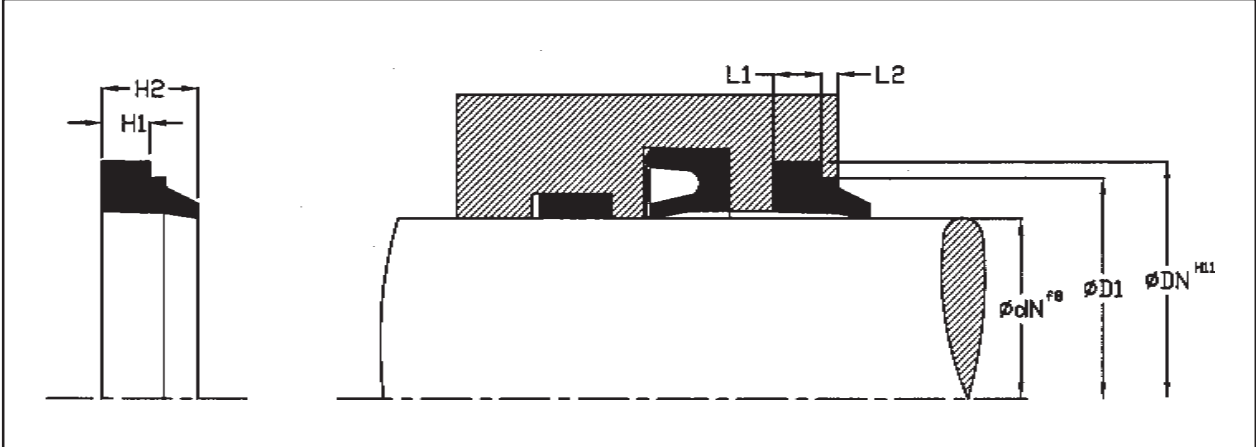

MATERIAL : NITRILE 88 SHORE A

OPERATING LIMITS : LINEAR VELOCITY : ≤ 1 m/s   MEDIUM : COMPRESSED AIR   TEMPERATURE : -30 °C TO +100 °C